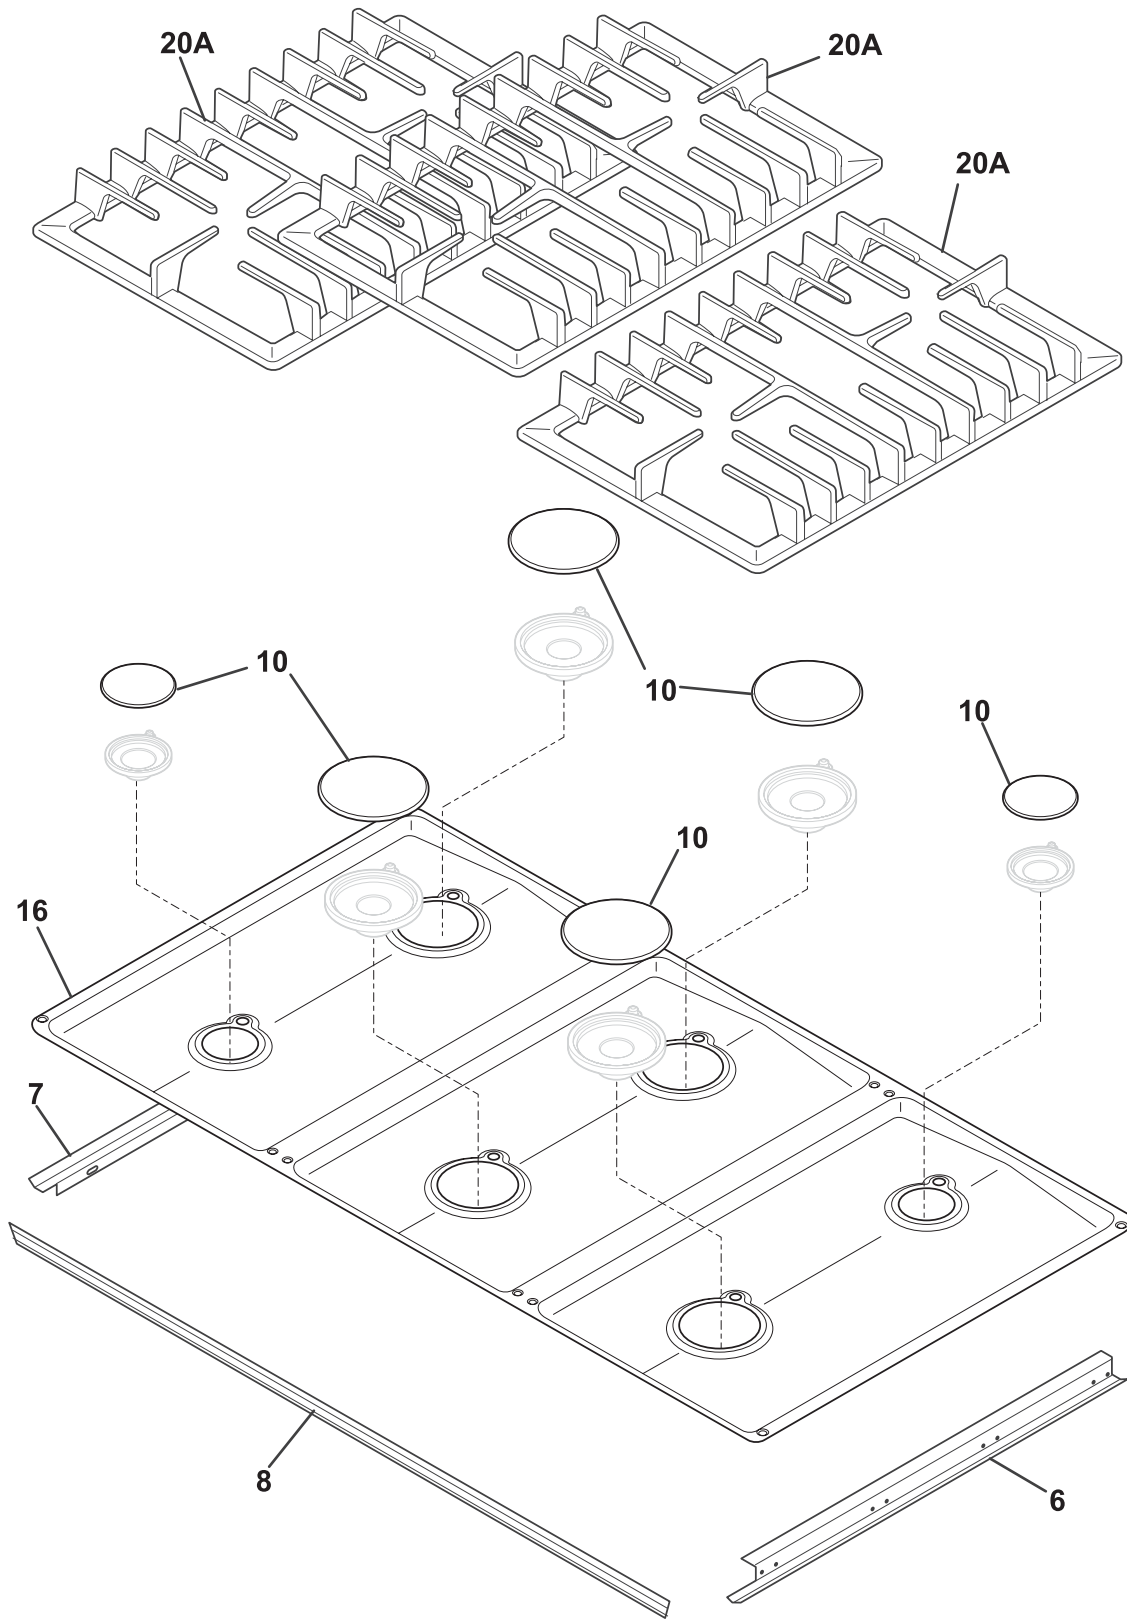

TOP/DRAWER

ME48DF76EPS

TOP/DRAWER

POS. NO	PART NO.	DESCRIPTION
6	5304452874	Support, maintop, side
7	5304453262	Angle, maintop support
8	5304453227	Support, spill tray, front
10	5304452880	Caps, burner, set of 6
16	5304453263	Maintop, spill tray
20A	5304452878	Grate, burner, 14"